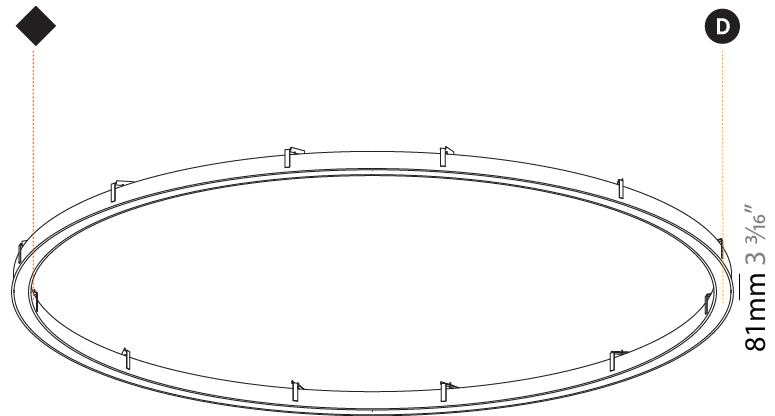

GENERAL

Series: Glorious
 Subseries: Glorious Slim
 Brand: Prolicht
 Division: Architectural
 Mounting Type: Recessed
 Mounting Location: Ceiling
 Subcategory: Ambient

PHYSICAL

Shape: Round
 Diameter (mm): 3016
 Diameter (in): 118 3/4
 Height (mm): 81
 Height (in): 3 3/16
 Min. Recessing Depth (mm): 120
 Min. Recessing Depth (in): 4 3/4
 Light Distribution: Direct
 Weight (kg): 27.132
 Weight (lbs): 59.69
 Diffuser: PMMA - Opal or Micro-Prism
 Fixture Finish: SSR / BKV / CWI / CRY / HAB / UFT / ITA / RUA / FTG / MYG / LOD / PUS / FRO / FUP / KIA / POP / BLS / SPG / MEY / GOH / GUM / CHC / COM / ABZ / JAG / OBR / MOS / ROR
 Fixture Material: Aluminum
 Cut-out Measurements: 3007mm / 118 3/8" x 2863mm / 112 11/16"

Ø 2854mm 112 3/8"

Ø 3016mm 118 3/4"

3007mm x 2863mm
118 3/8" x 112 11/16"

120mm
4 3/4"

10 - 30mm
3/8" - 1 3/16"

PROJECT	
TYPE	
SPECIFIER	
QUANTITY	
DATE	

GLORIOUS SLIM RECESSED

A35447-

Ø 5054mm 199"

Ø 5216mm 205 ³/₈ "

5207mm x 5063mm
205" x 199 ⁵/₁₆ "

120mm
4 ³/₄ "

10 - 30mm
³/₈ " - 1 ³/₁₆ "

GLORIOUS COLOR FINISH CHART

PROJECT
TYPE
SPECIFIER
QUANTITY
DATE

Fixture Finish