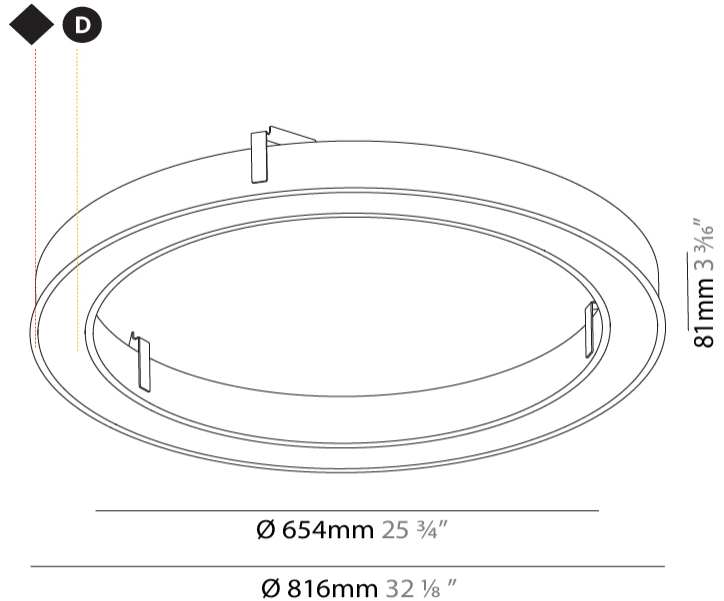

GENERAL

Series: Glorious
Subseries: Glorious Slim
Brand: Prolight
Division: Architectural
Mounting Type: Recessed
Mounting Location: Ceiling
Subcategory: Ambient

PHYSICAL

Shape: Round
Diameter (mm): 816
Diameter (in): 32 1/8
Height (mm): 81
Height (in): 3 3/16
Min. Recessing Depth (mm): 120
Min. Recessing Depth (in): 4 3/4
Light Distribution: Direct
Weight (kg): 6.755
Weight (lbs): 14.89
Diffuser: PMMA - Opal or Micro-Prism
Fixture Finish: SSR / BKV / CWI / CRY / HAB / UFT / ITA / RUA / FTG / MYG / LOD / PUS / FRO / FUP / KIA / POP / BLS / SPG / MEY / GOH / GUM / CHC / COM / ABZ / JAG / OBR / MOS / ROR
Fixture Material: Aluminum
Cut-out Measurements: 807mm / 31 3/4" x 663mm / 26 1/8"

807mm x 663mm
31 3/4" x 26 1/8"

120mm
4 3/4"

10 - 30mm
3/8" - 1 3/16"

PROJECT
TYPE
SPECIFIER
QUANTITY
DATE

GLORIOUS SLIM RECESSED

A35443-

base number	LED Dimming	Color Temperature	Finishes (Diamond)	Diffuser Options
-------------	-------------	-------------------	--------------------	------------------

Ø 2854mm 112 3/8"

Ø 3016mm 118 3/4"

3007mm x 2863mm
118 3/8" x 112 11/16"

120mm
4 3/4"

10 - 30mm
3/8" - 1 3/16"

PROJECT	
TYPE	
SPECIFIER	
QUANTITY	
DATE	

GLORIOUS SLIM RECESSED

A35447-

Ø 5054mm 199"

Ø 5216mm 205 ³/₈ "

5207mm x 5063mm
205" x 199 ⁵/₁₆ "

120mm
4 ³/₄ "

10 - 30mm
³/₈ " - 1 ³/₁₆ "

GLORIOUS COLOR FINISH CHART

PROJECT
TYPE
SPECIFIER
QUANTITY
DATE

Fixture Finish