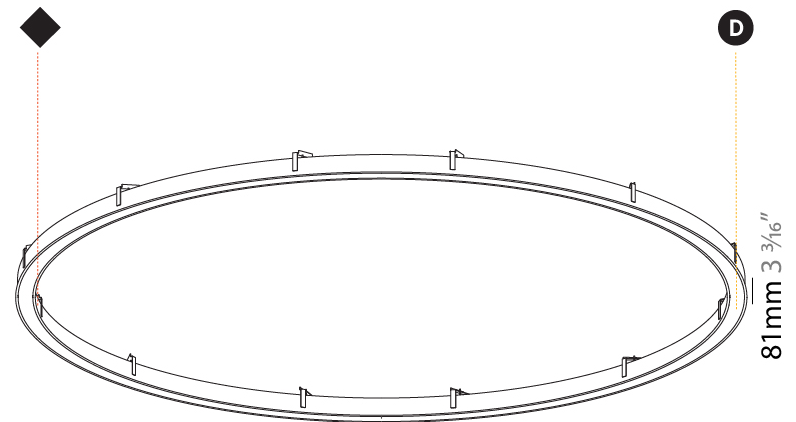

GENERAL

Series: Glorious
Subseries: Glorious Slim
Brand: Prolicht
Division: Architectural
Mounting Type: Recessed
Mounting Location: Ceiling
Subcategory: Ambient

PHYSICAL

Shape: Round
Diameter (mm): 5216
Diameter (in): 205 ³ / ₈
Height (mm): 81
Height (in): 3 ³ / ₁₆
Min. Recessing Depth (mm): 120
Min. Recessing Depth (in): 4 ³ / ₄
Light Distribution: Direct
Weight (kg): 47.924
Weight (lbs): 106.00
Diffuser: PMMA - Opal or Micro-Prism
Fixture Finish: SSR / BKV / CWI / CRY / HAB / UFT / ITA / RUA / FTG / MYG / LOD / PUS / FRO / FUP / KIA / POP / BLS / SPG / MEY / GOH / GUM / CHC / COM / ABZ / JAG / OBR / MOS / ROR
Fixture Material: Aluminum
Cut-out Measurements: 5207mm / 205" x 5063mm / 199 5/16"

Ø 5054mm 199"

Ø 5216mm 205 ³/₈ "

5207mm x 5063mm
205" x 199 ⁵/₁₆ "

120mm
4 ³/₄ "

10 - 30mm
³/₈ " - 1 ³/₁₆ "

GLORIOUS COLOR FINISH CHART

PROJECT
TYPE
SPECIFIER
QUANTITY
DATE

Fixture Finish